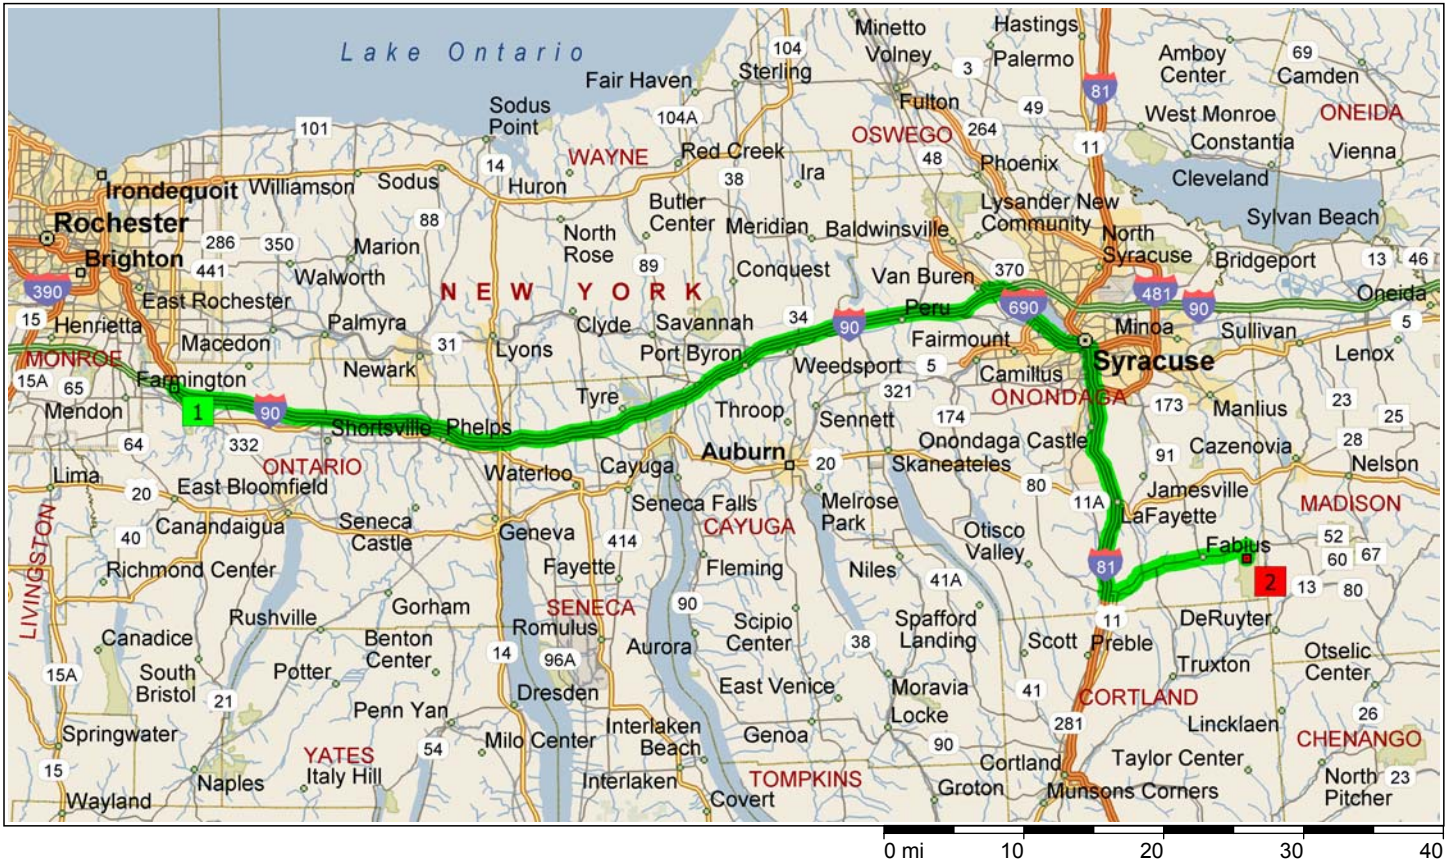

Rochester2HighlandForest

101.4 miles; 1 hour, 48 minutes

6:00 AM	0.0 mi	1 *Toll road* Depart 45 on I-90 [New York State Thruway] (South-East) for 61.6 mi
6:57 AM	61.6 mi	At exit 39, turn RIGHT onto Ramp for 0.7 mi
6:58 AM	62.3 mi	Take Ramp (RIGHT) onto SR-690 for 1.3 mi
6:59 AM	63.6 mi	Road name changes to I-690 [SR-690] for 7.3 mi
7:06 AM	71.0 mi	At exit I-81, take Ramp onto I-81 [I-690] for 0.4 mi
7:07 AM	71.4 mi	At exit 13, take Ramp (RIGHT) onto I-81 for 18.0 mi
7:25 AM	89.4 mi	At exit 14, turn RIGHT onto Ramp for 0.1 mi
7:25 AM	89.5 mi	Turn LEFT (East) onto SR-80 for 164 yds
7:26 AM	89.6 mi	Bear LEFT (East) onto US-11 [SR-80] for 0.7 mi
7:27 AM	90.3 mi	Bear LEFT (East) onto SR-80 [Clinton St] for 0.2 mi
7:28 AM	90.5 mi	Bear LEFT (North-East) onto SR-80 for 3.3 mi
7:33 AM	93.8 mi	Bear LEFT (East) onto SR-80 [SR-91] for 3.3 mi
7:39 AM	97.1 mi	Keep STRAIGHT onto SR-80 [Main St] for 0.8 mi
7:40 AM	97.9 mi	Keep STRAIGHT onto SR-80 for 0.7 mi
7:41 AM	98.6 mi	Keep STRAIGHT onto SR-80 [Hamilton Tpke] for 2.0 mi
7:45 AM	100.5 mi	Turn RIGHT (South) onto CR-188 [Highland Park Rd] for 0.9 mi
7:47 AM	101.4 mi	Road name changes to Highland Park Rd for 65 yds
7:48 AM	101.4 mi	2 Arrive Highland Park Rd, New Woodstock, NY 13122

Rochester2HighlandForest2